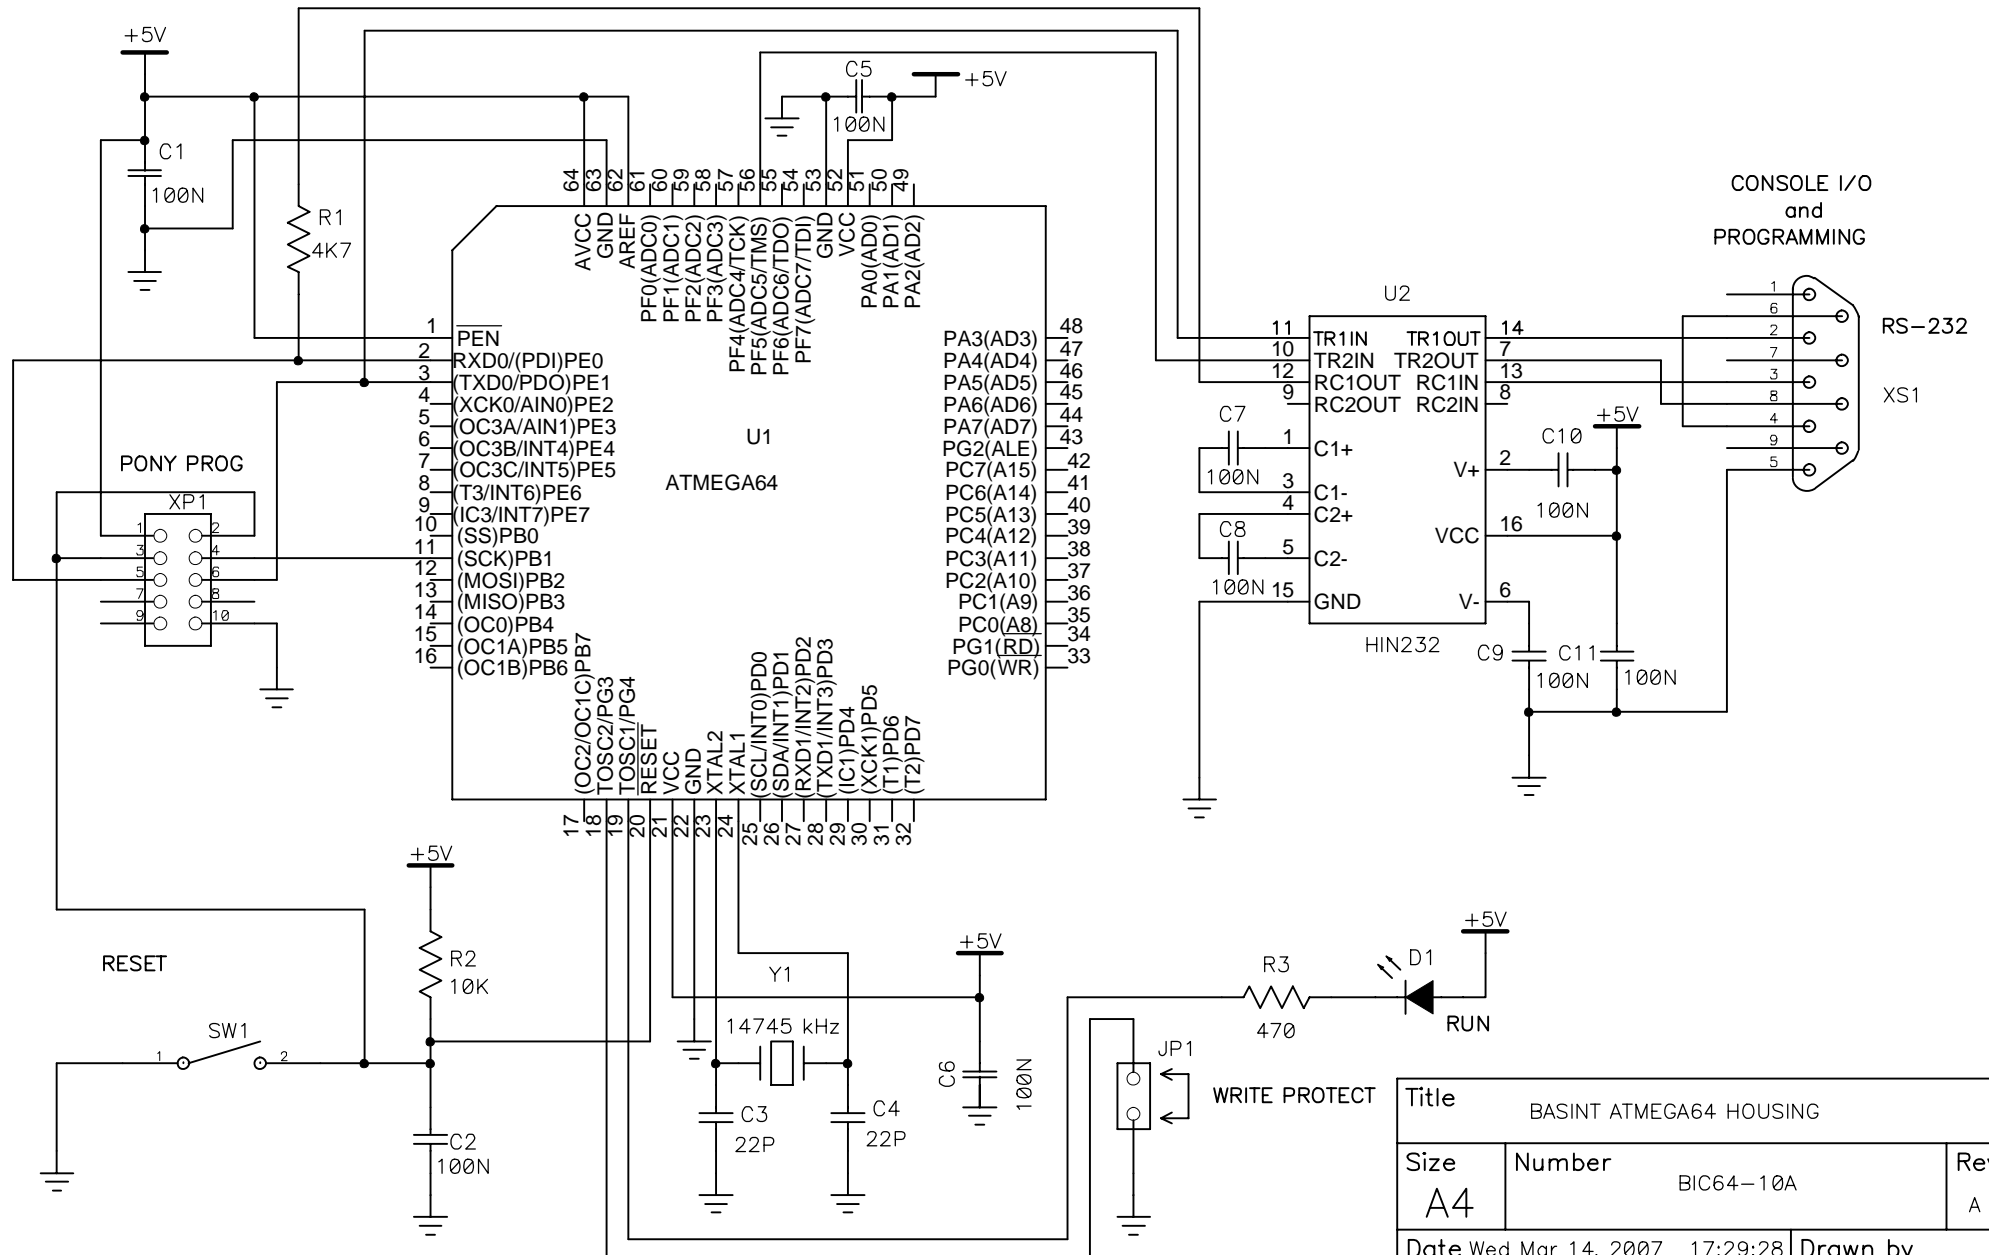

# BASINT HOUSING IN ATMEGA64

Title			BASINT ATMEGA64 HOUSING		
Size	Number			Rev	
A4	BIC64-10A			A	
Date	Wed Mar 14, 2007 17:29:28	Drawn by			
Filename	TQFP64_HOUSING.sch	Sheet		1	of 1